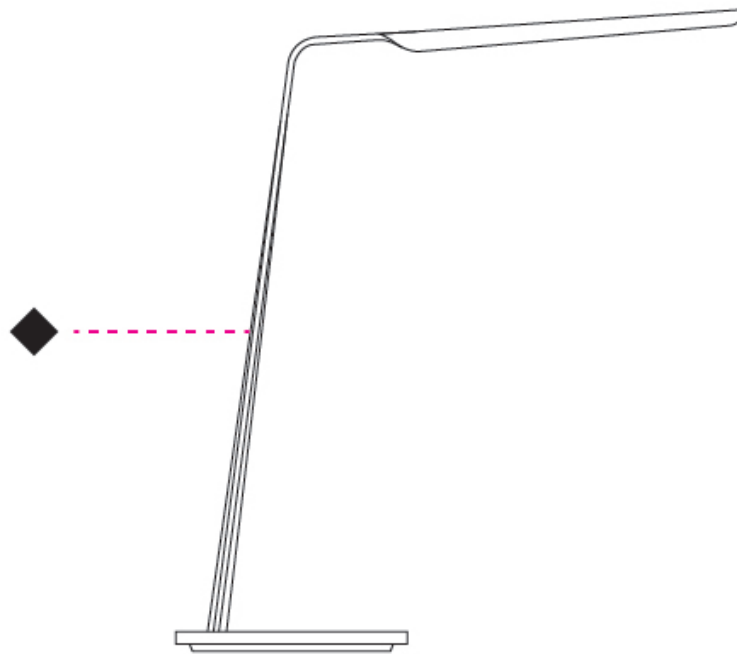

SWAN PORTABLE

D74008-

PROJECT

TYPE

SPECIFIER

QUANTITY

DATE