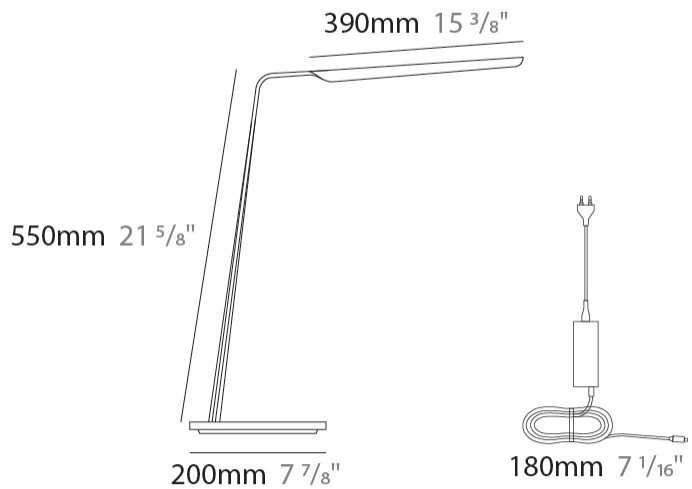

PROJECT	_____
TYPE	_____
SPECIFIER	_____
QUANTITY	_____
DATE	_____

SWAN PORTABLE

D74008- _____ - _____
base number   Color   Finish
                                 Temperature   Options

1. To build a product code in our configurator select the specify button on the base model # product page
2. To build a manual product code on this datasheet choose from the options listed below in blue font and add the suffix to the base model #

GENERAL

Series: Swan
Brand: Tunto
Division: Design
Mounting Type: Portable
Mounting Location: Table
Subcategory: Table

PHYSICAL

Shape: Abstract
Length (mm): 390
Length (in): 15 ³/₈
Height (mm): 550
Height (in): 21 ⁵/₈
Light Distribution: Direct
Fixture Finish: WAL / ASH / OAK / BLK / WHI
Fixture Material: Wood
Cable Details: 180mm / 70.87" cord and plug

ELECTRICAL

Lamp Type: LED
Input Wattage (W): 20
Dimming: Touch Dimming
Driver Location: Inline Transformer Plug
Input Voltage (V): 120

LED

Color Temperature (°K): 2700 / 3000
Max. Delivered Lumen (lm): 660 - 1090
CRI: >93 CRI
Lamp Life (hrs): 50000

OPTICAL

RATINGS AND CERTIFICATIONS

Certified By: Certified for North American Standards
IP rating: IP20